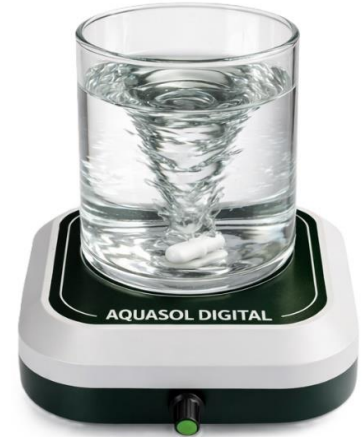


PRODUCT DATA SHEET

1 Product:

Code: ASM3000

Name: Magnetic Stirrer 3000 ML

2 Features:

Compact & Space-Saving Design

Wide Speed Range (200 – 2000 RPM)

Brushless DC Motor

Strong Magnetic Coupling

Non-Slip Base & Stable Operation

**3 Specification:**

Model : ASM3000

Speed Range : 200 – 2000 RPM

Speed Control : Analog

Capacity : Up to 3 Liters (H₂O)

Motor Type : Brushless DC Motor

Plate Size : 125 x 125 mm

Power Consumption : 5W – 10W

Power Supply : 100 – 240V AC, 50/60 Hz

Power Adapter : Provided

Weight :500 GMS

Ambient Conditions : 10 – 40°C, ≤80% RH

4 Packing:

Included	Stirrer: ASM3000
	Power Adapter
	Needle